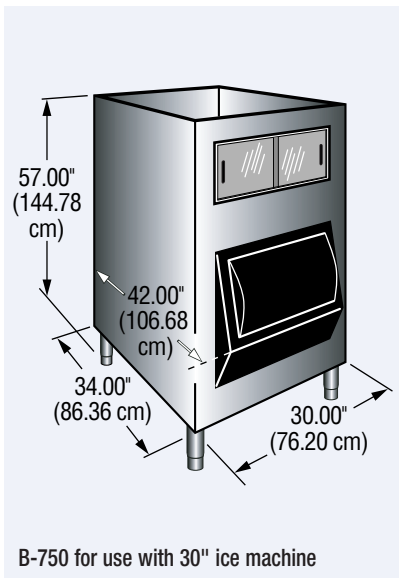

# B-Style Large Capacity Ice Storage Bins

B-1050

B-1400

Manitowoc B-Style large capacity ice storage bins are equipped with an ice gate for increased employee safety, easier ice removal, and reduced spillage.

Choose between a B-750 and B-1050, two of the smallest footprint, large capacity ice storage bins offered. Also available are the 48" wide B-1100 with 1,114 lbs. of ice storage capacity, or the 60" wide model B-1400 with 1,416 lbs. of ice storage capacity. (B-1100; specify for use with 1-30" wide or 1-48" wide ice machine and B-1400 specify for use with 1-30" wide, 2-30" wide or 1-48" wide ice machine at time of purchase.)

# Manitowoc B-Style Large Capacity Ice Storage Bins

Model	Storage Capacity*	
	Nominal Lbs.	Cu. Ft.
B-750	748	23.7
B-1050	1,053	33.4
B-1100-30	1,114	35.4
B-1100-48	1,114	35.4
B-1400-30	1,416	44.9
B-1400-48	1,416	44.9
B-1400-30-2	1,416	44.9

\*Storage capacity is based on 90% of total volume x 35 lbs/cu.ft average density of ice.  
 One set of stainless steel legs included.  
 Height includes bin legs set at 6" (15.24 cm).  
 Legs adjust from 6" (15.24 cm) to 7.5" (19.05 cm).