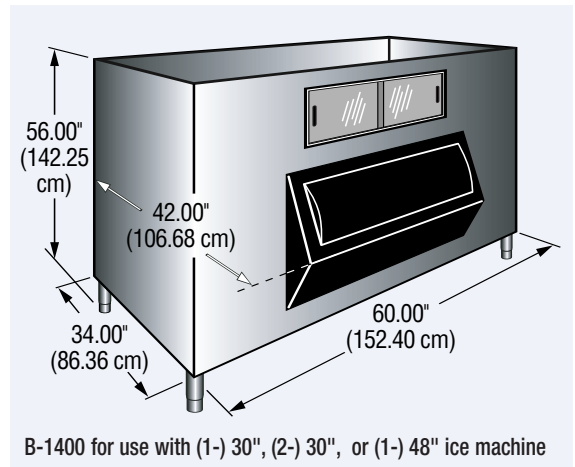

# B-Style Large Capacity Ice Storage Bins

B-1050

B-1400

Manitowoc B-Style large capacity ice storage bins are equipped with an ice gate for increased employee safety, easier ice removal, and reduced spillage.

Choose between a B-750 and B-1050, two of the smallest footprint, large capacity ice storage bins offered. Also available are the 48" wide B-1100 with 1,114 lbs. of ice storage capacity, or the 60" wide model B-1400 with 1,416 lbs. of ice storage capacity. (B-1100; specify for use with 1-30" wide or 1-48" wide ice machine and B-1400 specify for use with 1-30" wide, 2-30" wide or 1-48" wide ice machine at time of purchase.)

# Manitowoc B-Style Large Capacity Ice Storage Bins

Model	Storage Capacity*	
	Nominal Lbs.	Cu. Ft.
B-750	748	23.7
B-1050	1,053	33.4
B-1100-30	1,114	35.4
B-1100-48	1,114	35.4
B-1400-30	1,416	44.9
B-1400-48	1,416	44.9
B-1400-30-2	1,416	44.9

\*Storage capacity is based on 90% of total volume x 35 lbs/cu.ft average density of ice.  
 One set of stainless steel legs included.  
 Height includes bin legs set at 6" (15.24 cm).  
 Legs adjust from 6" (15.24 cm) to 7.5" (19.05 cm).