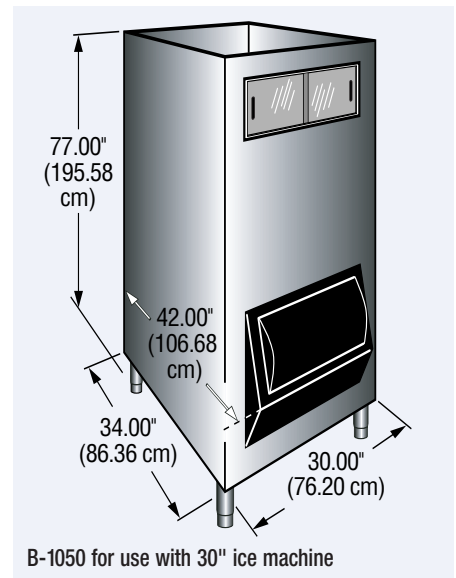

# B-Style Large Capacity Ice Storage Bins

B-1050

B-1400

Manitowoc B-Style large capacity ice storage bins are equipped with an ice gate for increased employee safety, easier ice removal, and reduced spillage.

Choose between a B-750 and B-1050, two of the smallest footprint, large capacity ice storage bins offered. Also available are the 48" wide B-1100 with 1,114 lbs. of ice storage capacity, or the 60" wide model B-1400 with 1,416 lbs. of ice storage capacity. (B-1100; specify for use with 1-30" wide or 1-48" wide ice machine and B-1400 specify for use with 1-30" wide, 2-30" wide or 1-48" wide ice machine at time of purchase.)

# Manitowoc B-Style Large Capacity Ice Storage Bins

Model	Storage Capacity*	
	Nominal Lbs.	Cu. Ft.
B-750	748	23.7
B-1050	1,053	33.4
B-1100-30	1,114	35.4
B-1100-48	1,114	35.4
B-1400-30	1,416	44.9
B-1400-48	1,416	44.9
B-1400-30-2	1,416	44.9

\*Storage capacity is based on 90% of total volume x 35 lbs/cu.ft average density of ice.  
 One set of stainless steel legs included.  
 Height includes bin legs set at 6" (15.24 cm).  
 Legs adjust from 6" (15.24 cm) to 7.5" (19.05 cm).