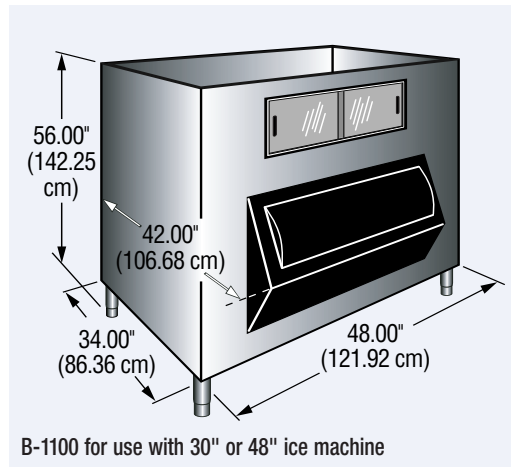

# B-Style Large Capacity Ice Storage Bins

B-1050

B-1400

Manitowoc B-Style large capacity ice storage bins are equipped with an ice gate for increased employee safety, easier ice removal, and reduced spillage.

Choose between a B-750 and B-1050, two of the smallest footprint, large capacity ice storage bins offered. Also available are the 48" wide B-1100 with 1,114 lbs. of ice storage capacity, or the 60" wide model B-1400 with 1,416 lbs. of ice storage capacity. (B-1100; specify for use with 1-30" wide or 1-48" wide ice machine and B-1400 specify for use with 1-30" wide, 2-30" wide or 1-48" wide ice machine at time of purchase.)

# Manitowoc B-Style Large Capacity Ice Storage Bins

Model	Storage Capacity*	
	Nominal Lbs.	Cu. Ft.
B-750	748	23.7
B-1050	1,053	33.4
B-1100-30	1,114	35.4
B-1100-48	1,114	35.4
B-1400-30	1,416	44.9
B-1400-48	1,416	44.9
B-1400-30-2	1,416	44.9

\*Storage capacity is based on 90% of total volume x 35 lbs/cu.ft average density of ice.  
 One set of stainless steel legs included.  
 Height includes bin legs set at 6" (15.24 cm).  
 Legs adjust from 6" (15.24 cm) to 7.5" (19.05 cm).