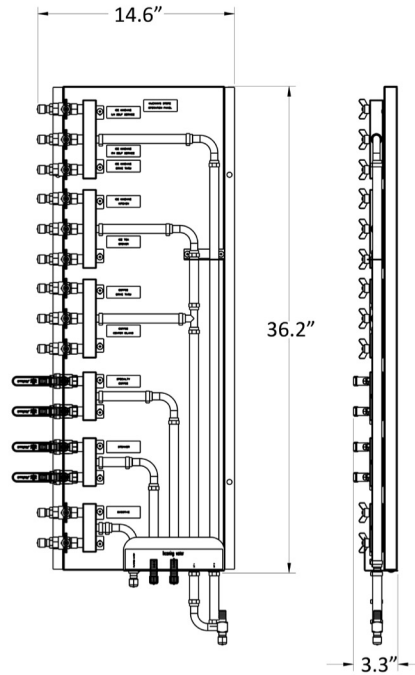

Water Operations Panel

Part Number: 030008001

Standard Features

- 3/8" Ball valves for compact package
- Stainless steel vavles used with steam and hot water, brass valves elsewhere
- All components made of NSF-51 approved materials for use with potable water
- All connections clearly marked for easy management
- Easy to mount on wall with pre-drilled holes