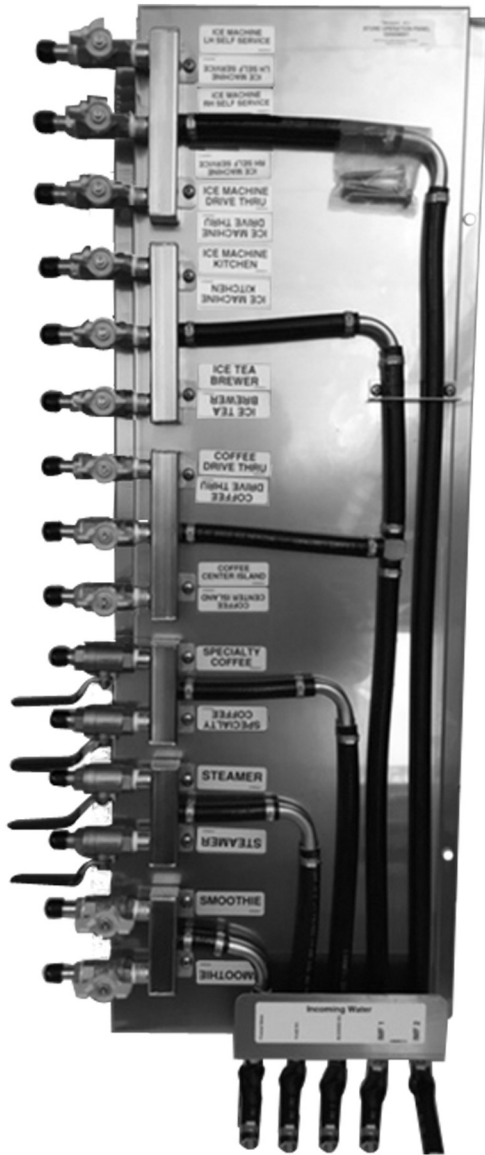

Water Operations Panel

Part Number: 030008001

Standard Features

- 3/8" Ball valves for compact package
- Stainless steel vavles used with steam and hot water, brass valves elsewhere
- All components made of NSF-51 approved materials for use with potable water
- All connections clearly marked for easy management
- Easy to mount on wall with pre-drilled holes