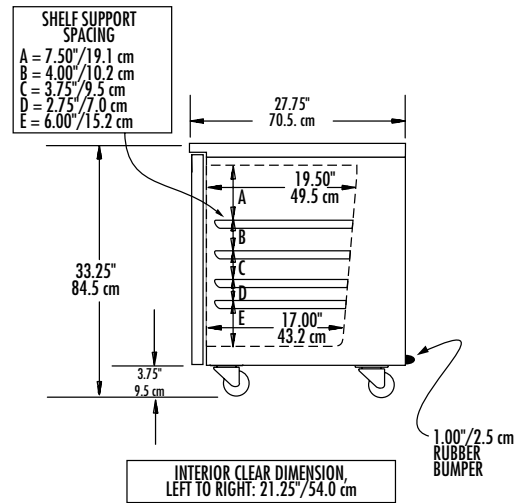

RIGHT END VIEW 406

MECHANICAL DATA								
MODEL #	# OF SHELVES	SHELF AREA	STORAGE CAPACITY FT ³	H.P	VOLTS/HERTZ PHASE	AMPS	SHIP WEIGHT	NEMA PLUG
406-MD2	2	7.2FT (.67m)	5.7ft (.16m)	1/5	115/60/1	7.0	168 LBS	5-15P
406-DHL-MD2	2	7.2FT (.67m)	5.7ft (.16m)	1/5	115/60/1	7.0	168 LBS	5-15P
406-MD3	2	7.2FT (.67m)	5.7ft (.16m)	1/5	115/60/1	7.0	168 LBS	5-15P
406-34	2	7.2FT (.67m)	5.7ft (.16m)	1/5	115/60/1	7.0	168 LBS	5-15P
406-MD1	2	7.2FT (.67m)	5.7ft (.16m)	1/5	115/60/1	7.0	168 LBS	5-15P