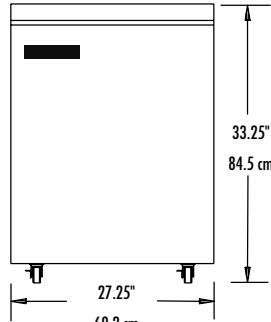

ELEVATION VIEW 406