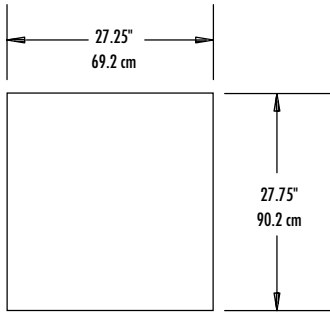

Delfield Undercounter Refrigerator **USA & CANADA MODEL**

PLAN VIEW 406