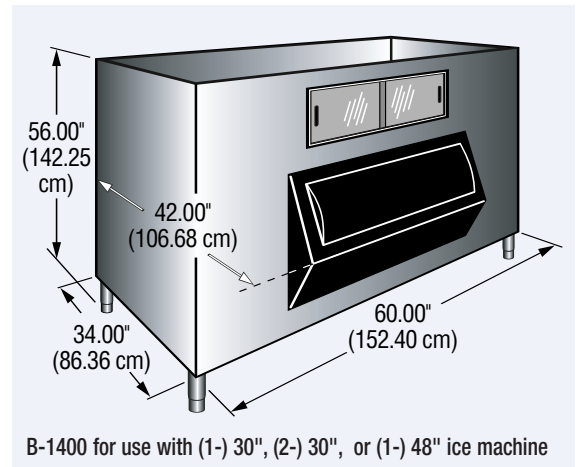

# B-Style Large Capacity Ice Storage Bins

B-1050

B-1400

Manitowoc B-Style large capacity ice storage bins are equipped with an ice gate for increased employee safety, easier ice removal, and reduced spillage.

Choose between a B-750 and B-1050, two of the smallest footprint, large capacity ice storage bins offered. Also available are the 48" wide B-1100 with 1,114 lbs. of ice storage capacity, or the 60" wide model B-1400 with 1,416 lbs. of ice storage capacity. (B-1100; specify for use with 1-30" wide or 1-48" wide ice machine and B-1400 specify for use with 1-30" wide, 2-30" wide or 1-48" wide ice machine at time of purchase.)

# Manitowoc B-Style Large Capacity Ice Storage Bins

Model	Storage Capacity*	
	Nominal Lbs.	Cu. Ft.
B-750	748	23.7
B-1050	1,053	33.4
B-1100-30	1,114	35.4
B-1100-48	1,114	35.4
B-1400-30	1,416	44.9
B-1400-48	1,416	44.9
B-1400-30-2	1,416	44.9

\*Storage capacity is based on 90% of total volume x 35 lbs/cu.ft average density of ice.  
 One set of stainless steel legs included.  
 Height includes bin legs set at 6" (15.24 cm).  
 Legs adjust from 6" (15.24 cm) to 7.5" (19.05 cm).