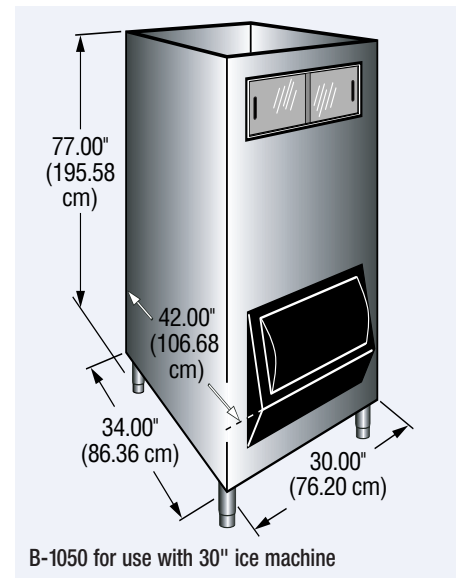

# B-Style Large Capacity Ice Storage Bins

B-1050

B-1400

Manitowoc B-Style large capacity ice storage bins are equipped with an ice gate for increased employee safety, easier ice removal, and reduced spillage.

Choose between a B-750 and B-1050, two of the smallest footprint, large capacity ice storage bins offered. Also available are the 48" wide B-1100 with 1,114 lbs. of ice storage capacity, or the 60" wide model B-1400 with 1,416 lbs. of ice storage capacity. (B-1100; specify for use with 1-30" wide or 1-48" wide ice machine and B-1400 specify for use with 1-30" wide, 2-30" wide or 1-48" wide ice machine at time of purchase.)

# Manitowoc B-Style Large Capacity Ice Storage Bins

Model	Storage Capacity*	
	Nominal Lbs.	Cu. Ft.
B-750	748	23.7
B-1050	1,053	33.4
B-1100-30	1,114	35.4
B-1100-48	1,114	35.4
B-1400-30	1,416	44.9
B-1400-48	1,416	44.9
B-1400-30-2	1,416	44.9

\*Storage capacity is based on 90% of total volume x 35 lbs/cu.ft average density of ice.  
 One set of stainless steel legs included.  
 Height includes bin legs set at 6" (15.24 cm).  
 Legs adjust from 6" (15.24 cm) to 7.5" (19.05 cm).