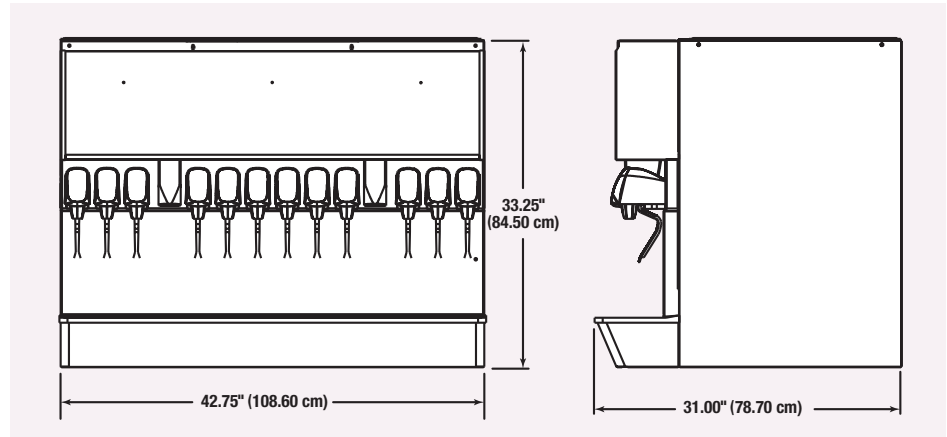

MII-302 Countertop Ice/Beverage Dispenser

Multiplex

MII-302

Flexible Beverage Manifold

- Patented, quick on/off advanced Rocking Chute ice dispense reduces ice spillage
- MII-302 has 300 lbs. (136 kgs.) ice storage and on-demand dispense
- Patented paddlewheel ice dispenser maximizes counter space and allows more ice to be dispensed from the bin
- Available with extended splash panel for use on counter systems with integrated drain
- Cornelius Leopard valves
- Available with McDonald's custom medallion or stainless steel insert
- Manitowoc IB Series ice maker and Multiplex Model 44/50 chiller compatibility provide a complete package offering
- Integrated flex manifold adds carb/non-carb flexibility

Standard Features	Stainless steel medallion, Cornelius Leopard valves, key switch, leg set, drain kit, timed agitation and grounded 3-prong power cord.
Shipping Weights	439 lbs. / 199 kgs.
Weight (w/o ice)	371 lbs. / 168 kgs.
Ice Storage Capacity	up to 300 lbs. / 136 kgs.
Electrical Requirements	120V/60Hz/3.5 FLA
Drain	Two 3/4" (1.91 cm) PVC (N.P.T) drain fittings.
Options	Extended splash panel, side splash guards, adapter kits for top-mounted ice machine applications, McDonald's graphics with lighted merchandiser. 220V/50Hz/1 also available.